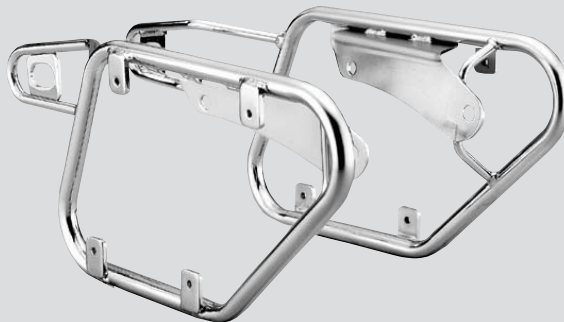

LEATHER BACKREST BAG

08L53-MCR-100

Black leather with Honda logo concho. Approximately 1.7-liter capacity. A perfect match for leather saddlebags, tank belt, and front pouch. Maximum allowable cargo weight is 4.4 lbs.

Fits only tall Chrome Backrest with Pad (08F75-MZ5-B00).

SADDLEBAG MOUNTING BRACKETS

08L41-MCR-300

Features a high-quality chrome finish. Repositions turn signals for a custom fit.