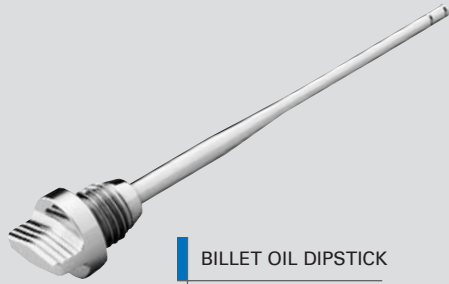

SHADOW SPIRIT 750

BILLET OIL DIPSTICK

08F83-MCR-A00

Here's a true custom touch that combines beauty and function.