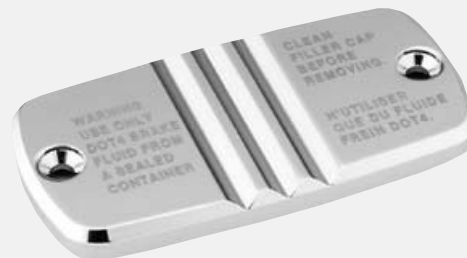

CHROME BILLET MASTER CYLINDER CAP
(Neo-Retro Design)

08F81-MCV-400A
Complements entire line of Neo-Retro accessories. Packaged individually.